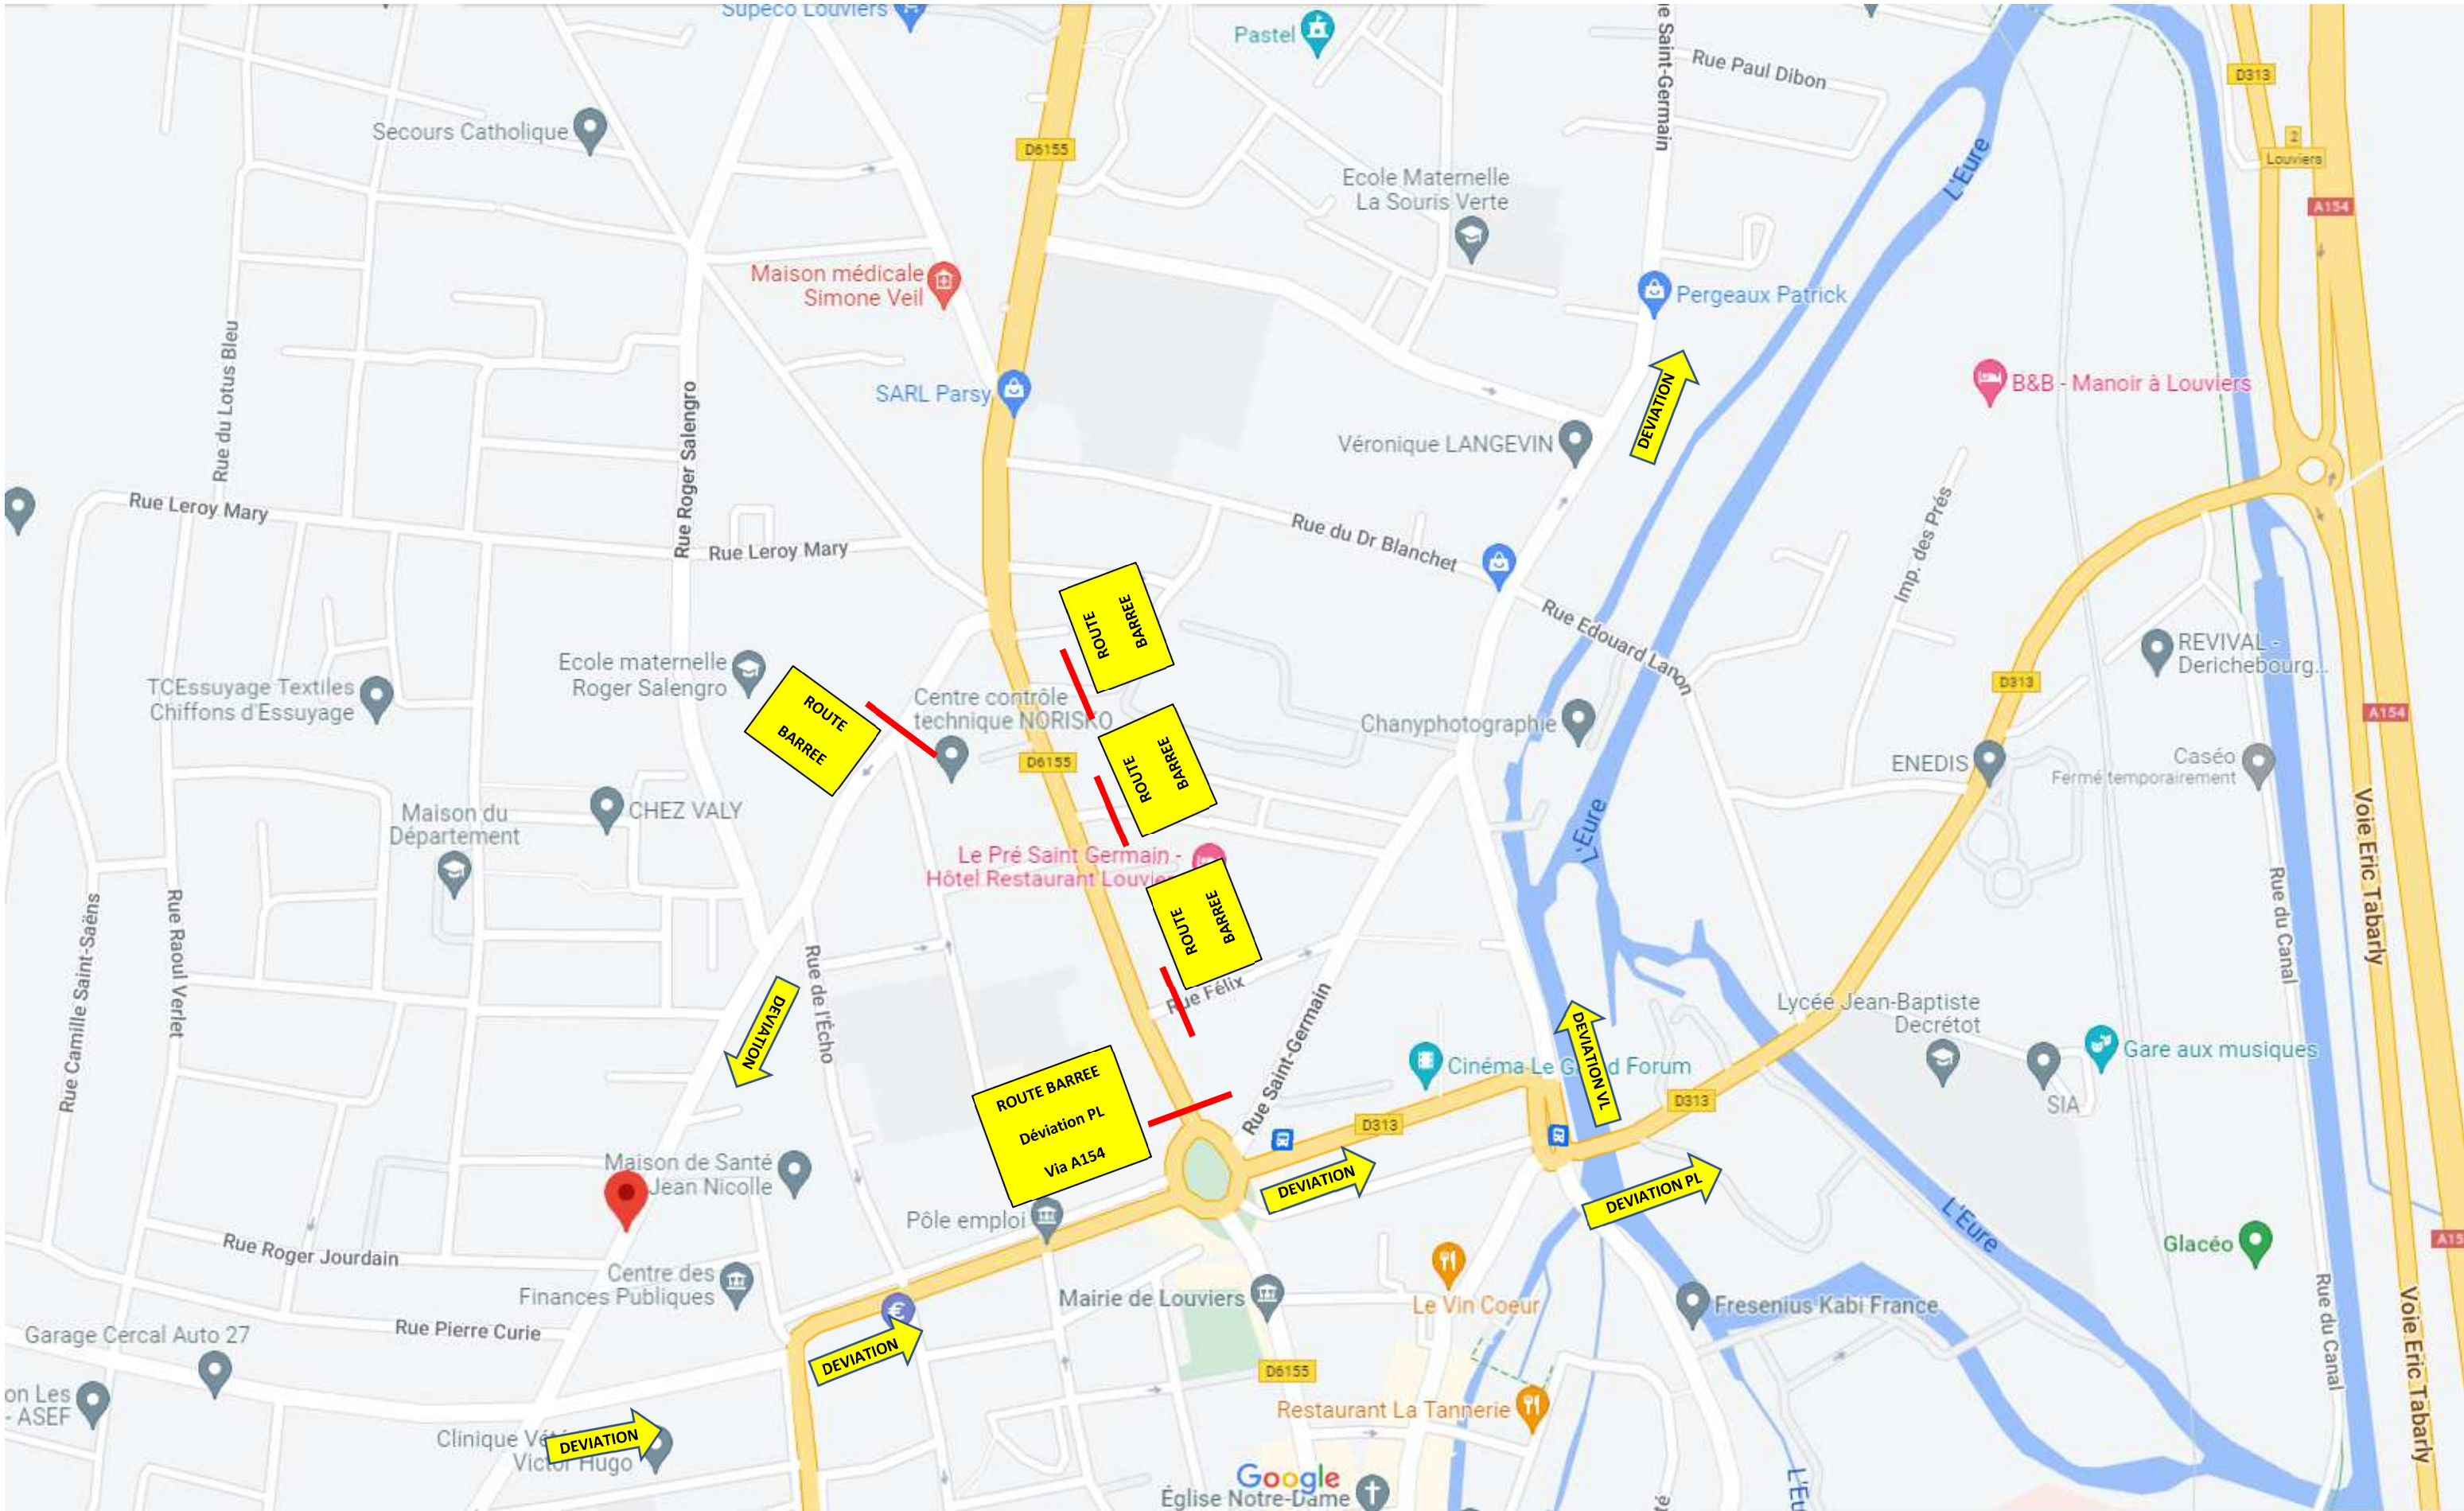

ROUTE BARREE  
Vers centre-ville  
A 200M

ROUTE BARREE  
Vers centre-ville  
A 200M

ROUTE BARREE  
A 400M

ROUTE BARREE  
A 400M

ROUTE BARREE

ROUTE BARREE

ROUTE BARREE

ROUTE BARREE

DEVIATION

DEVIATION PL

DEVIATION VL

DEVIATION VL

DEVIATION VL

DEVIATION

DEVIATION

DEVIATION

DEVIATION

ROUTE BARREE

ROUTE BARREE

ROUTE BARREE

ROUTE BARREE

ROUTE BARREE  
Déviation PL  
Via A154

DEVIATION

DEVIATION PL